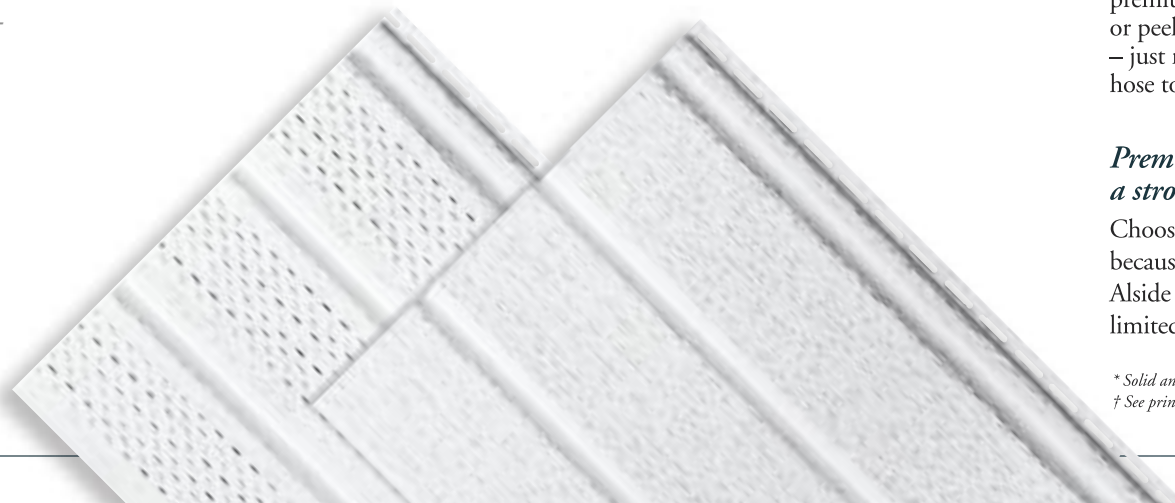

Striking vertical accents.

Use solid Alliance T4 panels to accent entrances, gable ends or even entire walls.

Alliance T4 . . . the versatile finishing touch.

Alliance T4 makes it simple to add beautiful, easy-care porch ceilings (above).

Vented panels give eaves a beautiful finishing touch plus they help cool your attic (far left).